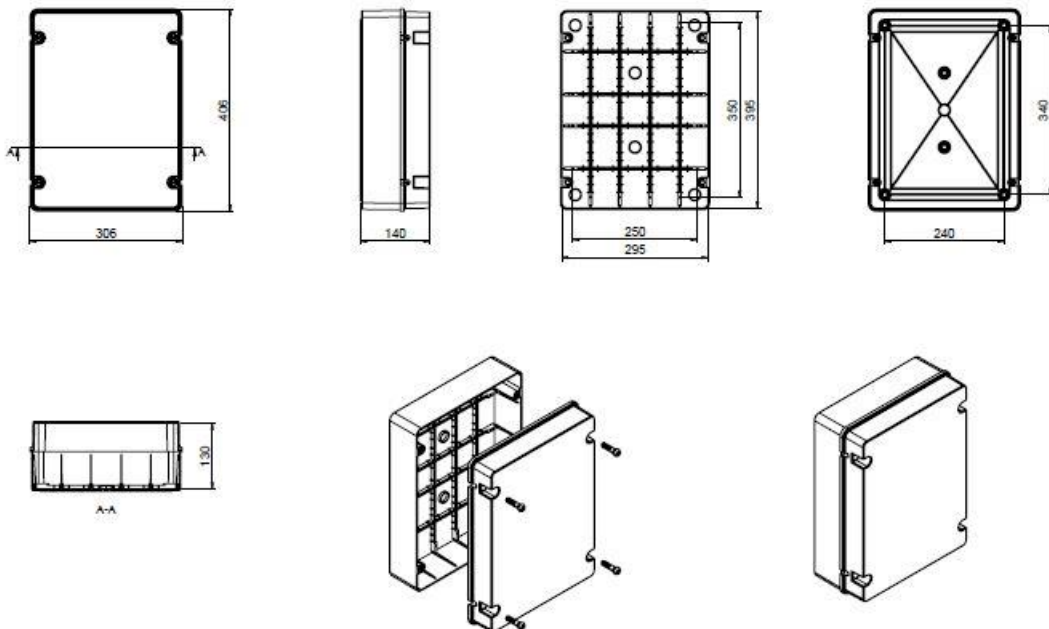

Product Code

CP1145

IP67 JUNCTION BOX(Blank Sides)

Material	ABS Thermoplastic Polymer
Colour	Grey(Ral 7035)
IP Rating	IP67
Halogen Free	YES
Ambient Temperature Used	-25+60 °C
Impact Resistance	08/10
Gasket	Polyurethane
Certificate	EN: 62208
Screw Style	¾ Turn Encapsulated Plastic

Dimensions: 400 x 300 x130mm

www.Vinpower.ie